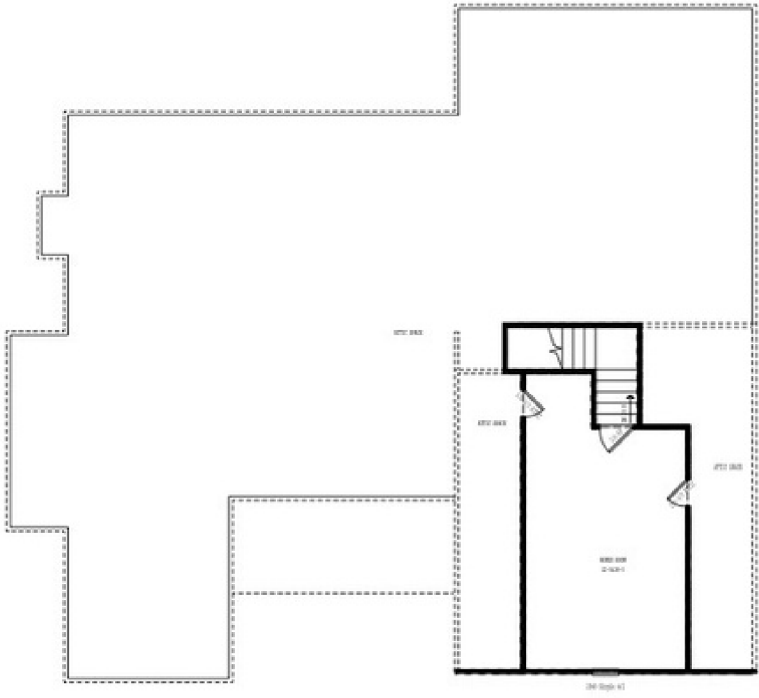

WILLOW

57'W x 50'D
1723 SQ.FT.
 (CAN ADD 258 SQ.FT. BONUS)
2 BATH
3 BED

@Richardson Homes

admin@richardsonhomesga.com

www.richardsonhomesga.com

(706) 224-9708