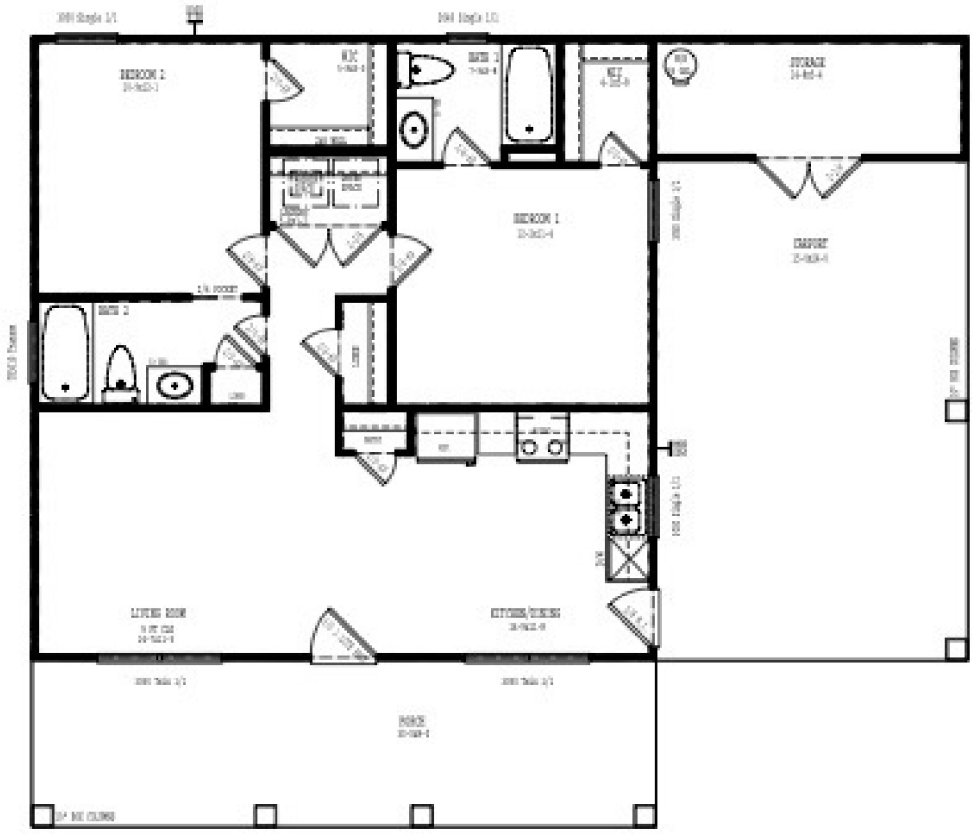

CHOESTOE

45'W x 38'D
900 SQ.FT.
2 BATH
2 BED

@Richardson Homes

admin@richardsonhomesga.com

www.richardsonhomesga.com

(706) 224-9708